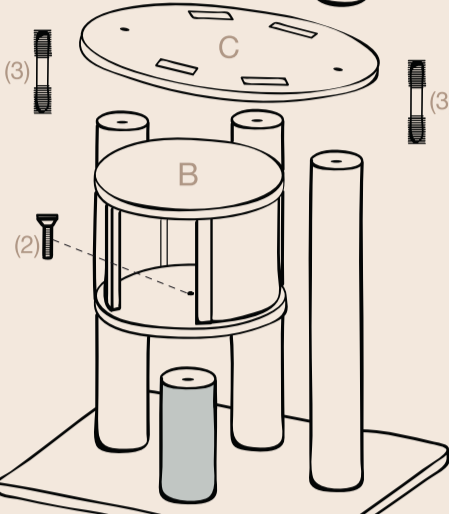

- (1) Includes assembly tools
- (2) Enthält Montagewerkzeuge
- (3) Livré avec les outils d'assemblage
- (4) Inclusief montagegereedschap
- (5) Include strumenti di montaggio
- (6) Incluye herramientas de montaje
- (7) Zawiera narzędzia montażowe
- (8) Zahŕnuje montážni nástroje
- (9) Szereleési eszközöket tartalmaz
- (10) Monteringsverktøy ingår
- (11) Inkluderer monteringsmateriale
- (12) Obsahuje montážne náradie

2.