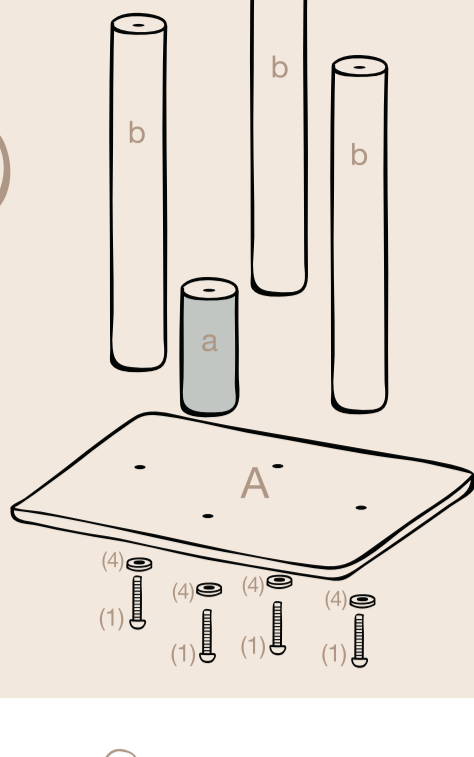

INSTRUCTIONS

1