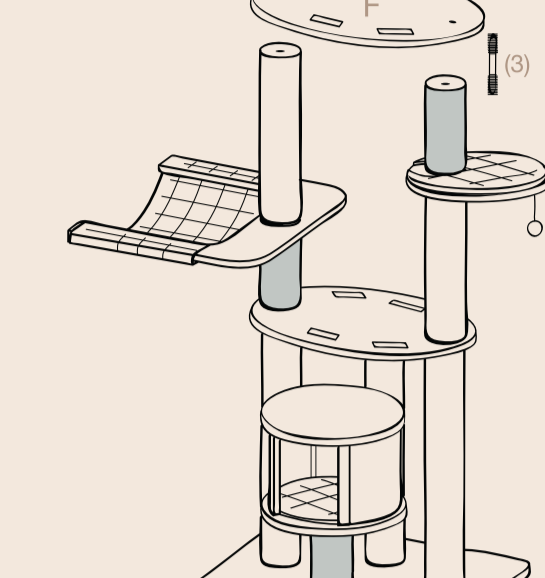

PETUNIA

LA 373296, LA 373396
H 193 x L 140 x W 68 cm

CONTENT

- A 1x [Image]
- B 1x [Image]
- C 1x [Image]
- D 1x [Image]
- E 1x [Image]
- F 1x [Image]
- G 1x [Image]
- H 1x [Image]
- I 1x [Image]
- J 1x [Image]
- K 1x [Image]
- L 1x [Image]
- M 1x [Image]
- a (25 cm) 3x [Image]
- b (72cm) 3x [Image]
- c (45cm) 2x [Image]
- d (40cm) 1x [Image]
- M8*50mm (1) 4x [Image]
- M8*40mm (2) 4x [Image]
- M8*70mm (3) 5x [Image]
- D30mm (4) 4x [Image]

INSTRUCTIONS

1

- (1) Includes assembly tools
- (2) Enthält Montagewerkzeuge
- (3) Livré avec les outils d'assemblage
- (4) Inclusief montagegereedschap
- (5) Include strumenti di montaggio
- (6) Incluye herramientas de montaje
- (7) Zawiera narzędzia montażowe
- (8) Zahŕnuje montážni nástroje
- (9) Szereleési eszközöket tartalmaz
- (10) Monteringsverktøy ingår
- (11) Inkluderer monteringsmateriale
- (12) Obsahuje montážne náradie

2.

3.

4.

OPTION A

OPTION B

EN

WARNING

The cat tree "Natural Paradise Petunia" is an artificial structure for a cat to play, scratch, exercise, relax and sleep on. It helps to deter cats from scratching on other furniture. Read all instructions included inside the packaging before setting up your cat furniture.

MADE IN GEORGIA

for pet use only. Never allow adults or children to climb, rock or tilt furniture as this action could result in harm or injury to people and/or pets. Do not place near children's area.

Keep out of reach of children! For indoor use only. Dispose of the product and packaging materials according to local standards and regulations.

Discover the entire Natural Paradise range on www.naturalparadise.de/en

ENTDECKEN SIE DAS GESAMTE NATURAL PARADISE SORTIMENT

AUF WWW.NATURALPARADISE.DE

WE CARE FOR YOU

DE

ACHTUNG

FR

ATTENTION

Découvrez toute la gamme Natural Paradise sur www.naturalparadise.de/fr

FABRIQUÉ EN GEORGIE

NL

WAARSCHUWING